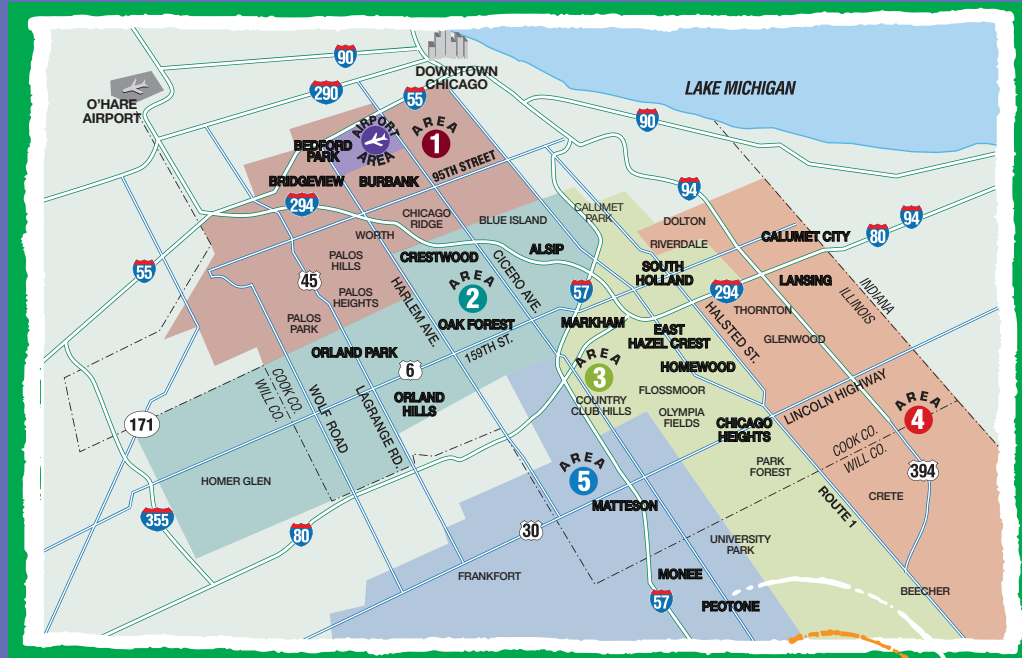

DISCOVER UNIQUE VENUES

WHERE EXCEPTIONAL EVENTS AND SEAMLESS GATHERINGS COME TO LIFE

Welcome to the Chicago Southland, the vibrant south and southwest suburbs of Chicago, where unforgettable events are born! Spanning nearly 400 square miles of vibrant urban and scenic open spaces, this dynamic region is Chicago's most affordable hotspot.

The Chicago Southland is easily accessible through both Midway and O'Hare International Airports, along with several major highways including I-55, I-57, I-80, I-94, I-294 and I-355. Plus, with a central location just a five-hour drive from 8 states, it's a convenient destination for attendees from near and far.

Meeting and event planners will find an exciting array of venues and hotels to match any occasion. From classic meeting spaces at full-service hotels, colleges and expo centers to something a little more unconventional, the Chicago Southland is home to a collection of truly unique venues that will elevate your next gathering.

Looking for a venue with a twist? We've got you covered! From a historic plane hangar to award-winning microbreweries, and even acres of scenic forest preserves, our venues offer more than just meeting rooms—they bring experiences to your event. So, if you're ready to host a meeting or social gathering that's anything but ordinary, the Chicago Southland is the place where exceptional events and seamless gatherings come to life!

ARTS & CULTURE

- **Albee House**, Blue Island, BIHistory.org

Events up to 50 guests can be accommodated. Catering, linens and place settings are available as add-on services. You can even host a tea party of your own!

- **Bevely Theatre Guild Chicago**, Chicago, MorganParkAcademy.org/Rentals

Chicago's longest-running community theatre, BTG produces high-quality live musicals and plays for your enjoyment. Downtown-caliber productions without downtown prices! FREE PARKING

- **Christopher Art Gallery**, Chicago Heights, PrairieState.edu/Christopher-Art-Gallery

Located at Prairie State College, the gallery hosts eight shows annually, featuring works by Midwestern and national artists, as well as students. Programming varies by media, theme and artists represented.

- **Country Club Hills Amphitheater**, Country Club Hills, CCHTheater.com

The Country Club Hills Amphitheater is an intimate 2,500 seat outdoor amphitheater located just 35 miles south of Chicago.

- **The Drama Group**, Chicago Heights, DramaGroup.org

The Best Community Theatre! The Drama Group has been producing six fabulous yearly shows in the Chicago Southland for over 80 years.

- **Fox Pointe**, Lansing, FoxPointe.org

Fox Pointe is a new premier outdoor venue offering concerts, festivals and special events with a capacity of 2,500.

- **Freedom Hall**, Park Forest, FreedomHall.org

Freedom Hall offers a diverse series accenting dance, music, theatre, popular attractions, children's theatre and outreach activities in the intimate 280-seat Nathan Manilow Theatre.

- **Governors State University Center for Performing Arts**, University Park, GovSt.edu/About/Center_for_Performing_Arts

The Center for Performing Arts presents high-quality and affordable national touring acts, Chicago-based artists and community programs in genres from jazz to opera, dance, theatre and family favorites.